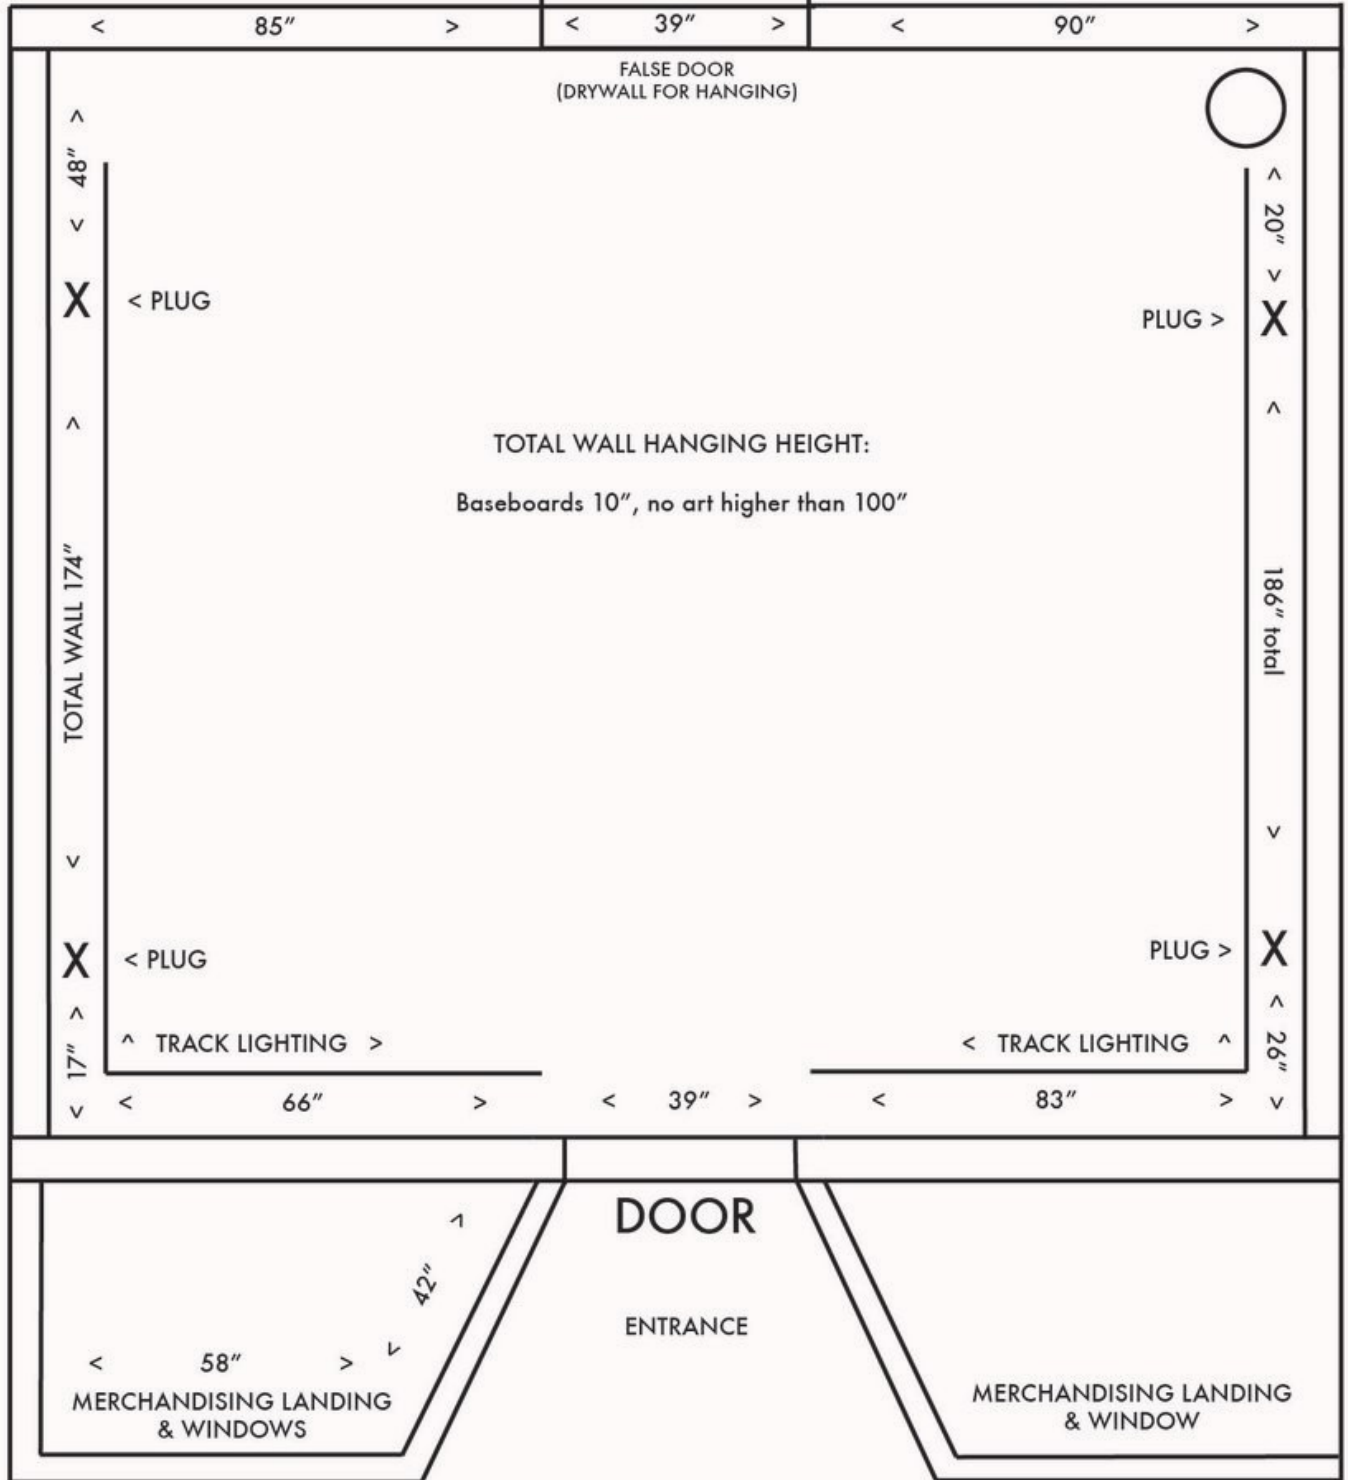

BEND GALLERY FLOORPLAN

40 DIVISION AVE. S, GRAND RAPIDS, MI 49503 | BENDGALLERY.COM
IG@ BENDGALLERY & FACEBOOK | HOURS BY APPOINTMENT

PRIVATE HALLWAY TO
BATHROOM AND
BACK LIVING SPACE
&
BAR AVAILABLE FOR
FOOD AND DRINK

WALL DIMENSIONS (L x H)
PLYWOOD FACED WITH DRYWALL

WALL DIMENSIONS (L x H)
PLYWOOD FACED WITH DRYWALL

> WESTON STREET <

< DIVISION AVENUE >